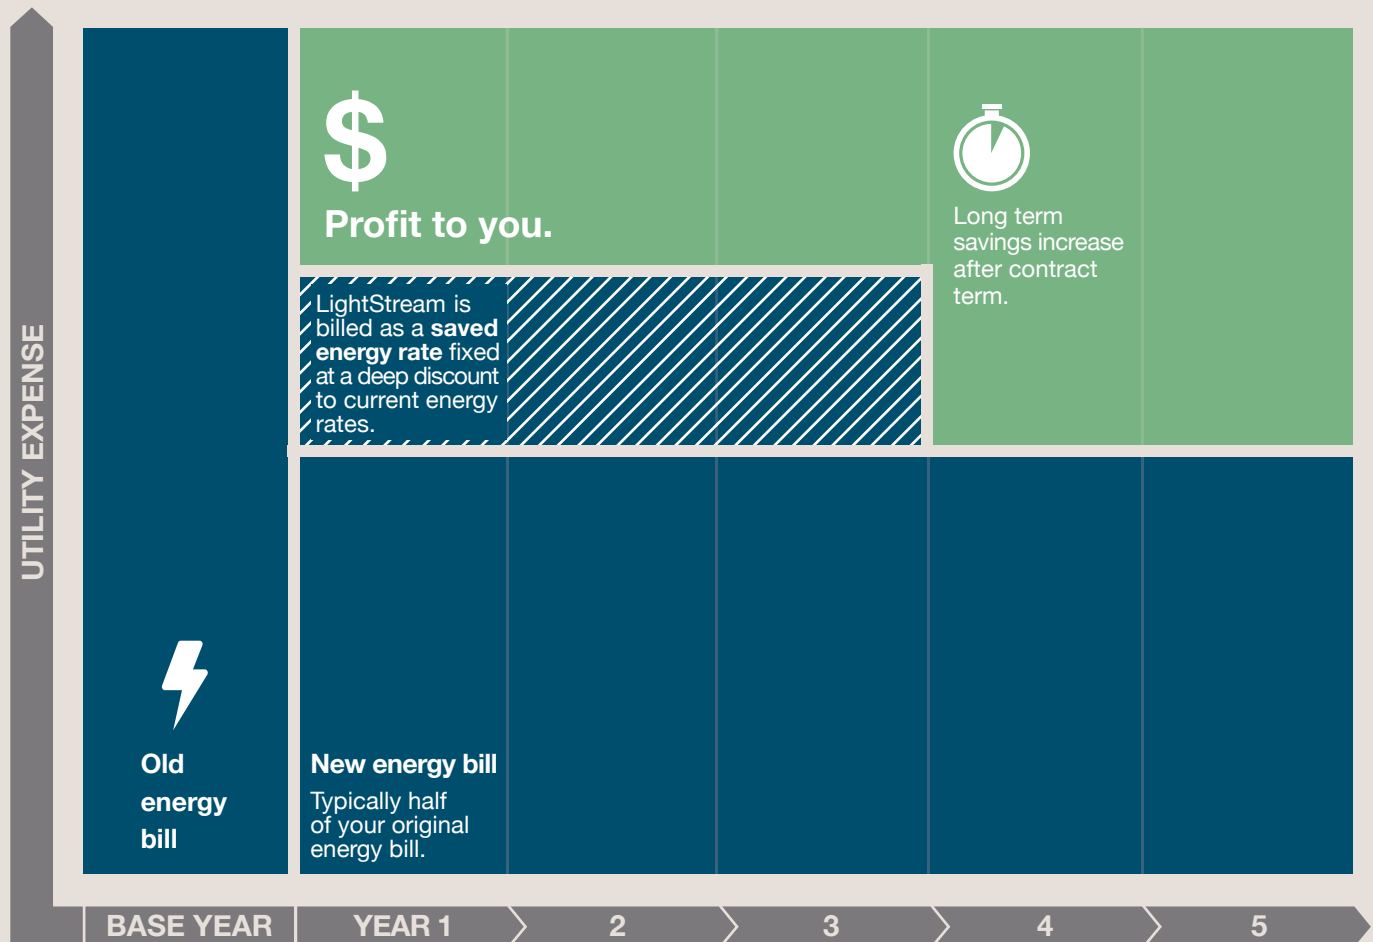

LightStream™

Lighting as a Service

The zero CapEx energy upgrade

LightStream Lighting as a Service

Operating savings from day one

Enjoy instant ROI and reduce your facility OpEx starting from day one. Total savings up to \$0.75 per Sq Ft annually is possible over the life of the lamps. Since no capital is required, we've eliminated budget obstacles.

The scalable profit driver

LightStream lets you move fast to maximize profit. Scale across all of your assets without impacting your capital budget.

A proven model

Over 45M sqft and counting deployed using this model.